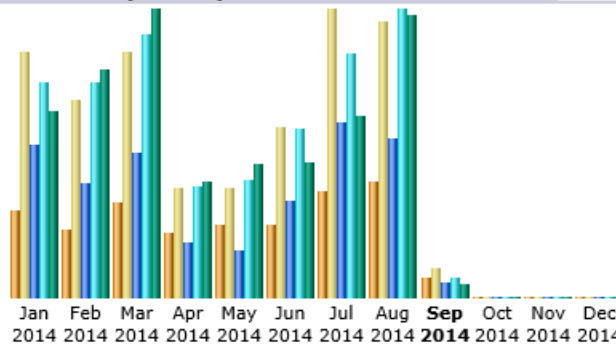

Summary

Reported period	Month Sep 2014				
First visit	NA				
Last visit	04 Sep 2014 - 05:11				
	Unique visitors	Number of visits	Pages	Hits	Bandwidth
Viewed traffic *	33	48 (1.45 visits/visitor)	109 (2.27 Pages/Visit)	145 (3.02 Hits/Visit)	1.47 MB (31.31 KB/Visit)
Not viewed traffic *			99	141	449.11 KB

* Not viewed traffic includes traffic generated by robots, worms, or replies with special HTTP status codes.

Monthly history

Month	Unique visitors	Number of visits	Pages	Hits	Bandwidth
Jan 2014	141	394	1,104	1,559	21.22 MB
Feb 2014	109	317	827	1,556	26.14 MB
Mar 2014	154	395	1,042	1,901	32.91 MB
Apr 2014	103	175	402	804	13.22 MB
May 2014	116	177	344	845	15.35 MB
Jun 2014	116	273	696	1,216	15.53 MB
Jul 2014	170	463	1,263	1,765	20.83 MB
Aug 2014	187	443	1,154	2,081	32.33 MB
Sep 2014	33	48	109	145	1.47 MB
Oct 2014	0	0	0	0	0
Nov 2014	0	0	0	0	0
Dec 2014	0	0	0	0	0
Total	1,129	2,685	6,941	11,872	178.99 MB